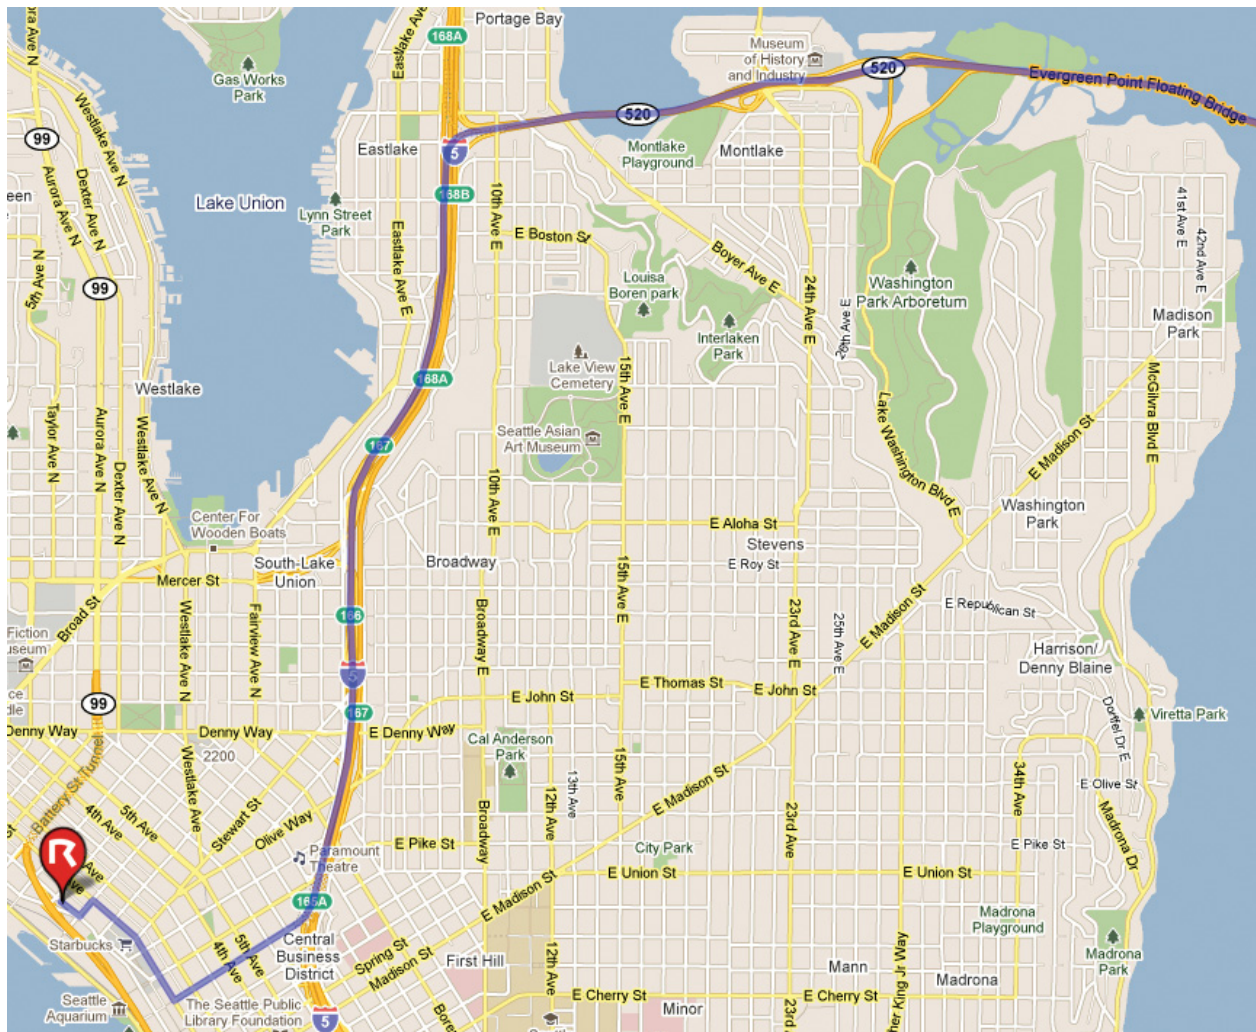

Directions to Rhombus:

(From Hwy 520 Westbound)

2125 Western Ave, Suite #208
Seattle, WA 98121

tel: 206-441-1061

- 1) When approaching Seattle from Westbound Hwy. 520, follow signs for I-5 South and merge onto Southbound I-5.
- 2) When approaching downtown Seattle, take exit 165B/Union St.
- 3) Travel all the way down the hill on Union St. toward the waterfront. Turn right at 1st Ave.
- 4) Travel North on 1st Ave. until you reach Lenora St. Turn Left on Lenora St.
- 5) Travel down the hill 1 block on Lenora St. Turn right on Western Ave.
- 6) Travel 1 block on Western Ave. Our building is the triangular one just beyond the sculpture that looks like an inverted umbrella. There is generally street parking available in front of our building or you may also park in the pay lot across the street.