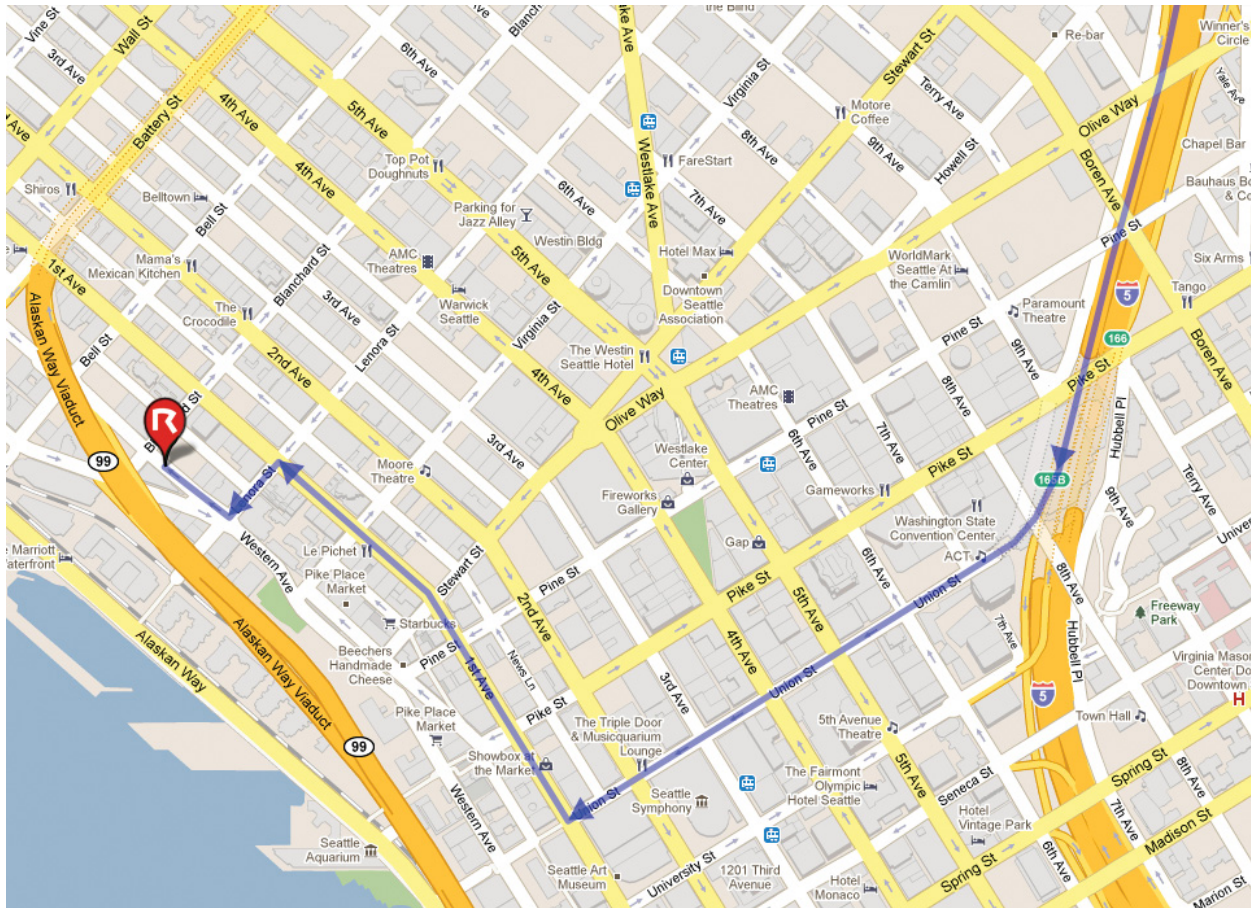

Directions to Rhombus:

(From I-5 Southbound)

2125 Western Ave, Suite #208
Seattle, WA 98121

tel: 206-441-1061

- 1) When approaching downtown Seattle from Southbound I-5, take exit 165B/Union St.
- 2) Travel all the way down the hill on Union St. toward the waterfront. Turn right at 1st Ave.
- 3) Travel North on 1st Ave. until you reach Lenora St. Turn Left on Lenora St.
- 4) Travel down the hill 1 block on Lenora St. Turn right on Western Ave.
- 5) Travel 1 block on Western Ave. Our building is the triangular one just beyond the sculpture that looks like an inverted umbrella. There is generally street parking available in front of our building or you may also park in the pay lot across the street.