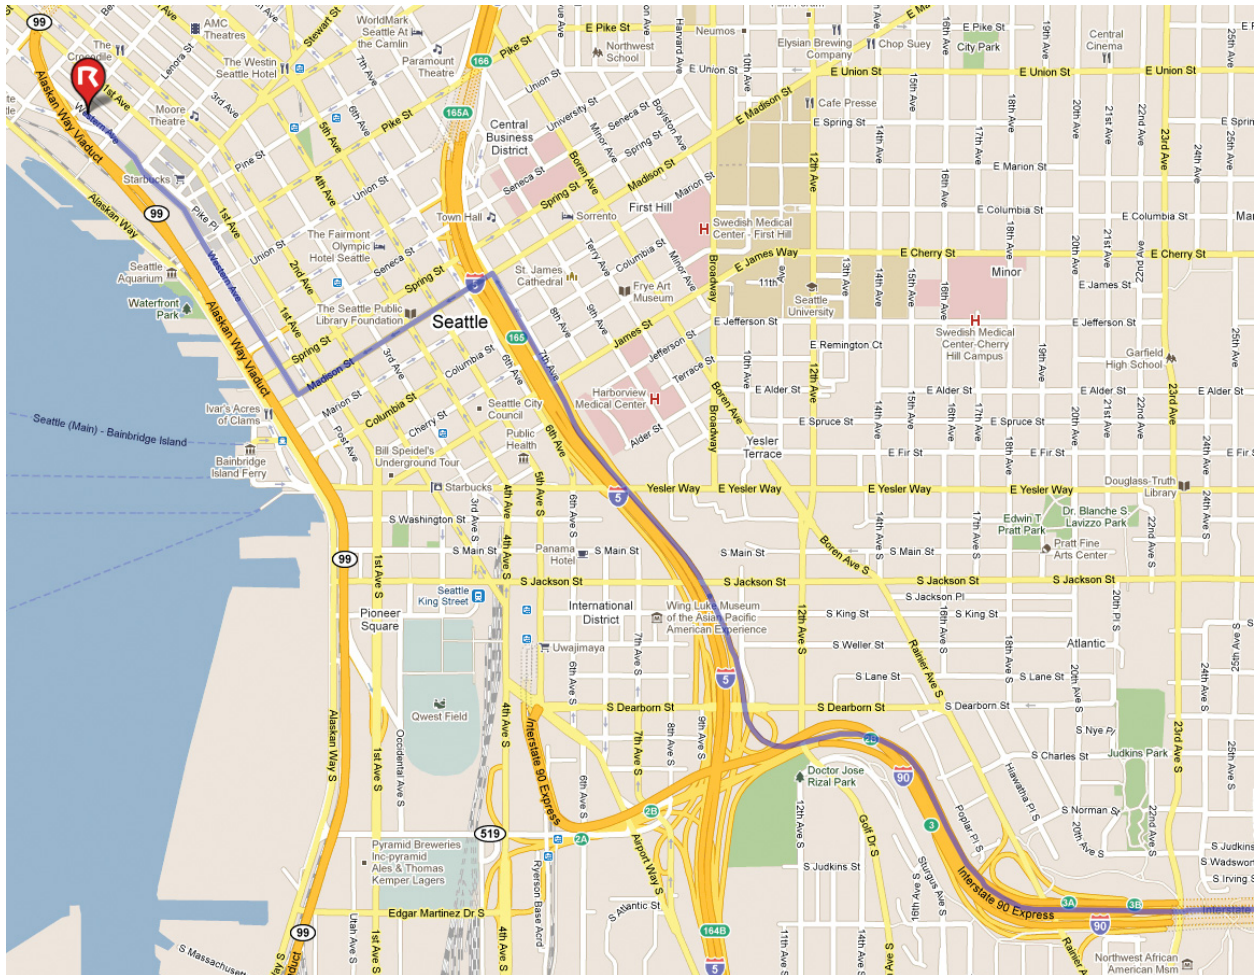

Directions to Rhombus:

(From I-90 Westbound)

2125 Western Ave, Suite #208
Seattle, WA 98121

tel: 206-441-1061

- 1) When approaching downtown Seattle from Westbound I-90, take exit 2C for I-5 N toward Vancouver B.C.
- 2) Follow signs for Convention Pl/Madison St and merge onto 7th Ave.
- 3) Turn left at Madison St.
- 4) Travel all the way down the hill on Madison St. toward the waterfront. Turn right at Western Ave.
- 5) Follow Western Ave for 9 blocks to Lenora St. You will see a red metal sculpture that looks like an inverted umbrella in the middle of the street. Our building is the triangular one just beyond the sculpture. There is generally street parking available in front of our building or you may also park in the pay lot across the street.